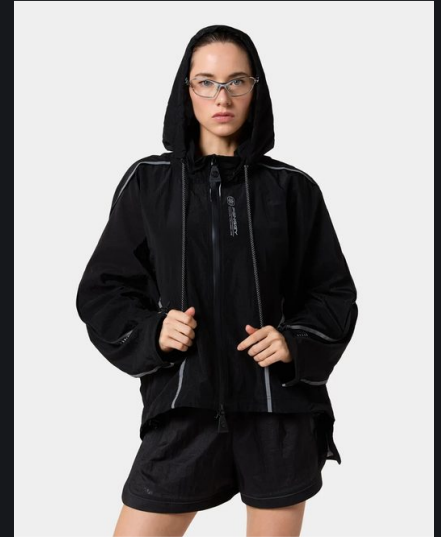

# Fenggy

Luxury athleisure for the modern woman — where performance meets couture.

TerraShield Reflective Jacket

**KWD 92.50**

Obsidian Black / Opal

Lunar Contour Jacket

**KWD 89**

Obsidian Gray / Beige

ModulaMesh Windbreaker

**KWD 89**

Obsidian Black · Opal

ThermaCurve Urban Shield Jacket

**KWD 88.50**

Glacier White

CurvePanel Windbreaker Jacket

**KWD 85.75**

Onyx Black

FlexFit Reflective Windbreaker Jacket

**KWD 79**

Onyx Black

ThermaShape Belted Coat

**KWD 78.50**

Obsidian Gray

DualZip Utility Windbreaker Jacket