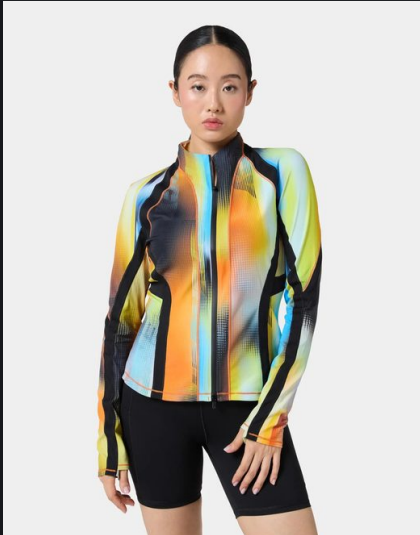

Onyx Black

FlexFit Reflective Windbreaker Jacket

**KWD 79**

Onyx Black

ThermaShape Belted Coat

**KWD 78.50**

Obsidian Gray

DualZip Utility Windbreaker Jacket

SilverStream Curve Fit Jacket

**KWD 68**

Obsidian Black

SculptFit Thumbhole Zip Jacket

**KWD 63**

Glacier White +2

SpectraFade Zip-Up Jacket

**KWD 55.50**

Solar Prism

Spectra Zip-Up Jacket

**KWD 45.25**

Solar Prism

PanelForm Performance Tee

**KWD 22.50**

Arctic White - Onyx Bl

Dynamic Flow Backless Top

**KWD 30.25**

Onyx Black

CyberGlow Sculpted Bra

**KWD 30.25**

Cyber Code

SculptFit Zip Bra

**KWD 30.25**

Velvet Espresso