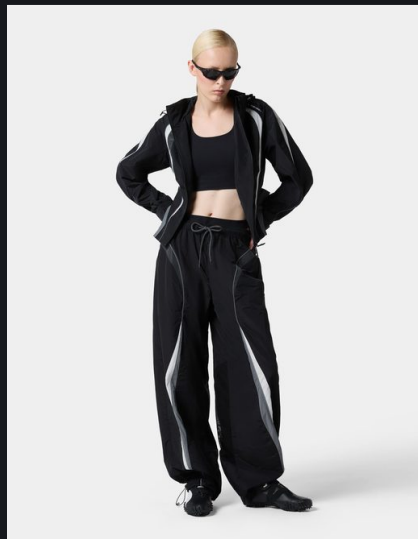

# Fenggy

Luxury athleisure for the modern woman — where performance meets couture.

TerraShield Reflective Jacket

**KWD 92.50**

Obsidian Black / Opal

Lunar Contour Jacket

**KWD 89**

Obsidian Gray / Beige

ModulaMesh Windbreaker

**KWD 89**

Obsidian Black · Opal

ThermaCurve Urban Shield Jacket

**KWD 88.50**

Glacier White

CurvePanel Windbreaker Jacket

**KWD 85.75**

Onyx Black

FlexFit Reflective Windbreaker Jacket

**KWD 79**

Onyx Black

ThermaShape Belted Coat

**KWD 78.50**

Obsidian Gray

DualZip Utility Windbreaker Jacket