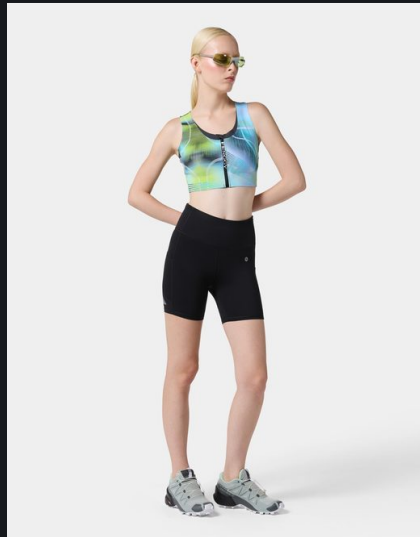

SilverStream Curve Fit Jacket

**KWD 68**

Obsidian Black

SculptFit Thumbhole Zip Jacket

**KWD 63**

Glacier White +2

SpectraFade Zip-Up Jacket

**KWD 55.50**

Solar Prism

Spectra Zip-Up Jacket

**KWD 45.25**

Solar Prism

PanelForm Performance Tee

**KWD 22.50**

Arctic White - Onyx Bl

Dynamic Flow Backless Top

**KWD 30.25**

Onyx Black

CyberGlow Sculpted Bra

**KWD 30.25**

Cyber Code

SculptFit Zip Bra

**KWD 30.25**

Velvet Espresso