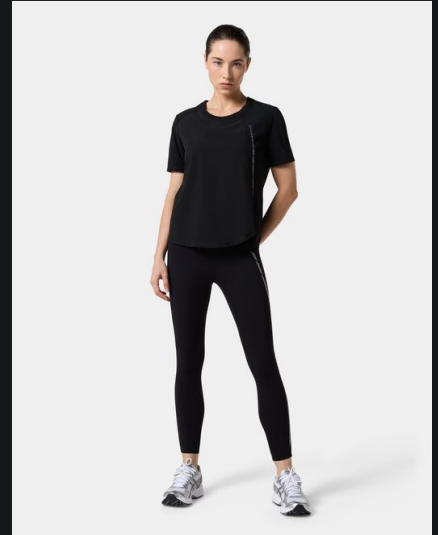

Onyx Black

FlexFit Reflective Windbreaker Jacket

**KWD 79**

Onyx Black

ThermaShape Belted Coat

**KWD 78.50**

Obsidian Gray

DualZip Utility Windbreaker Jacket

SilverStream Curve Fit Jacket

**KWD 68**

Obsidian Black

SculptFit Thumbhole Zip Jacket

**KWD 63**

Glacier White +2

SpectraFade Zip-Up Jacket

**KWD 55.50**

Solar Prism

Spectra Zip-Up Jacket

**KWD 45.25**

Solar Prism

PanelForm Performance Tee

**KWD 22.50**

Arctic White - Onyx Bl

Dynamic Flow Backless Top

**KWD 30.25**

Onyx Black

CyberGlow Sculpted Bra

**KWD 30.25**

Cyber Code

SculptFit Zip Bra

**KWD 30.25**

Velvet Espresso