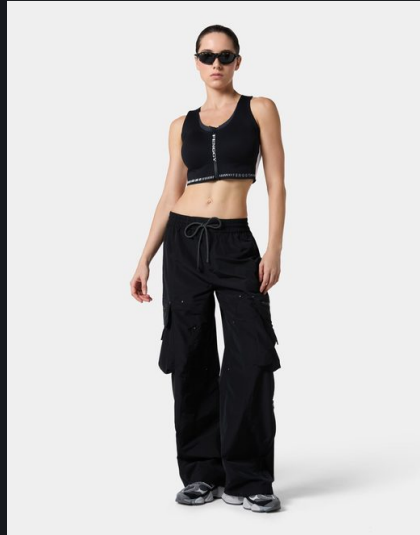

Eclipse Navy

Flared Motion Legging

**KWD 41.75**

Obsidian Black

PulseForm Yoga Pant

**KWD 30.25**

Onyx Black / Glacier W

SculptFit Pocket Legging

**KWD 24.50**

Velvet Espresso

CurvePanel Cargo Pant

**KWD 68**

Onyx Black

FlexFit Tech-Wide Pant

**KWD 59**

Onyx Black