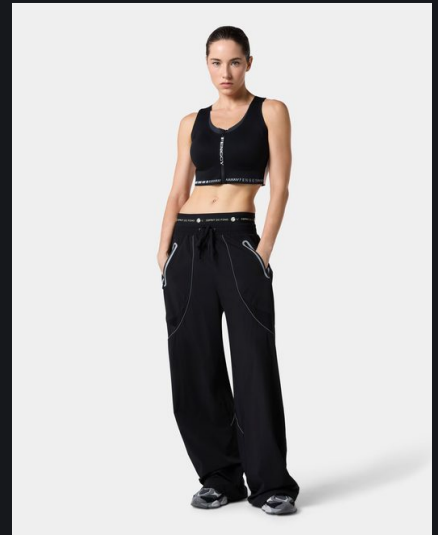

**KWD 24.50**

Velvet Espresso

CurvePanel Cargo Pant

**KWD 68**

Onyx Black

FlexFit Tech-Wide Pant

**KWD 59**

Onyx Black

PanelGlide Wide-Leg Pant

**KWD 52**

Obsidian Black

DualZip Utility Cargo Pant

**KWD 52**

Frost Gray

Cloudform Ergonomic Motion Pant

**KWD 48.50**

Onyx Black

MeshFlow Performance Jogger

**KWD 41.75**

Onyx Black

AirLayer Mesh-Panel Shorts

**KWD 30.25**

Onyx Black

SilverStream Short Legging