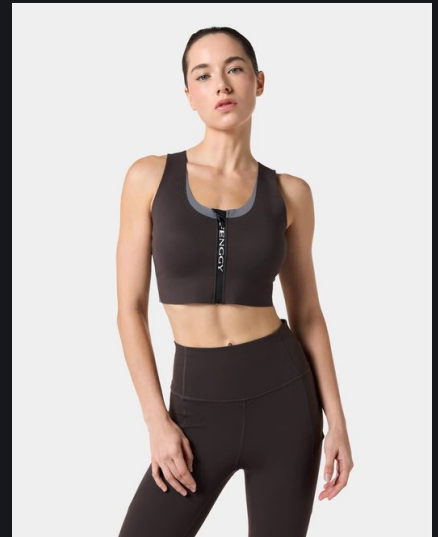

**KWD 30.25**

Onyx Black

CyberGlow Sculpted Bra

**KWD 30.25**

Cyber Code

SculptFit Zip Bra

**KWD 30.25**

Velvet Espresso

PulseForm Zip Bra

**KWD 30.25**

Onyx Black / Glacier W

GeoFlex Contour Sport Bra

**KWD 27**

Obsidian Black / Urban

Eclipse Motion Sculpt Bra

**KWD 24.50**