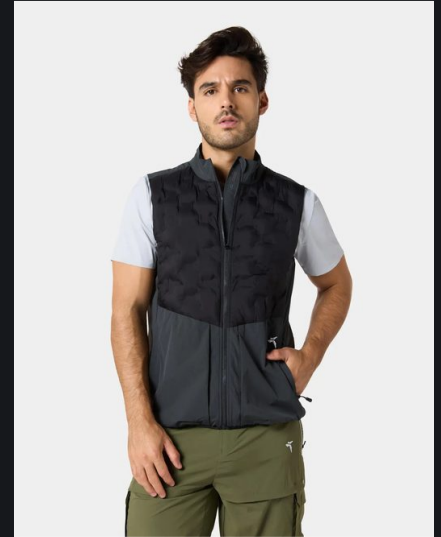

Active Life Lightweight Sport Vest

**KWD 55**

Frost Gray +2

Unisex Urban Explorer Water-Repellent Vest

**KWD 46.75**

Glacier Blue · Obsidia

Unisex Urban Explorer Woven Casual Vest

**KWD 38.75**