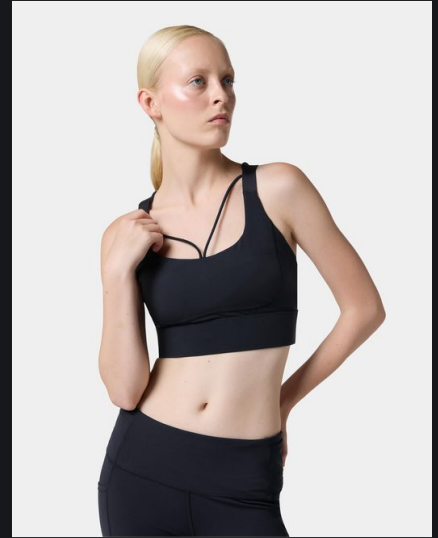

**KWD 30.25**

Onyx Black

CyberGlow Sculpted Bra

**KWD 30.25**

Cyber Code

SculptFit Zip Bra

**KWD 30.25**

Velvet Espresso

PulseForm Zip Bra

**KWD 30.25**

Onyx Black / Glacier W

GeoFlex Contour Sport Bra

**KWD 27**

Obsidian Black / Urban

Eclipse Motion Sculpt Bra

**KWD 24.50**

Eclipse Navy

Flared Motion Legging

**KWD 41.75**

Obsidian Black

PulseForm Yoga Pant

**KWD 30.25**

Onyx Black / Glacier W

SculptFit Pocket Legging