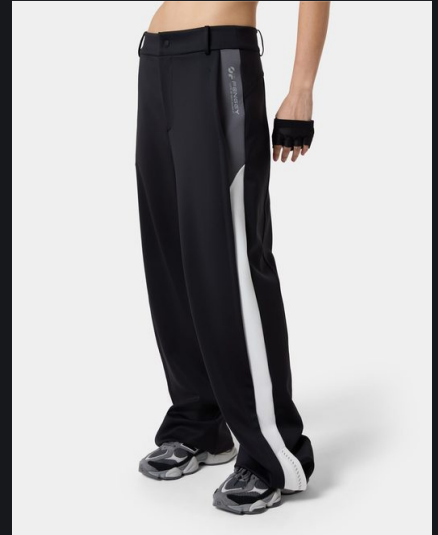

Eclipse Navy

Flared Motion Legging

**KWD 41.75**

Obsidian Black

PulseForm Yoga Pant

**KWD 30.25**

Onyx Black / Glacier W

SculptFit Pocket Legging

**KWD 24.50**

Velvet Espresso

CurvePanel Cargo Pant

**KWD 68**

Onyx Black

FlexFit Tech-Wide Pant

**KWD 59**

Onyx Black