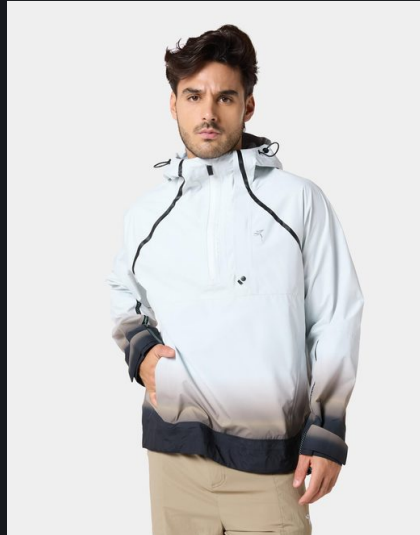

Unisex Urban Explorer Functional Pullover

KWD 82.75

Dusk Gradient · Eclips