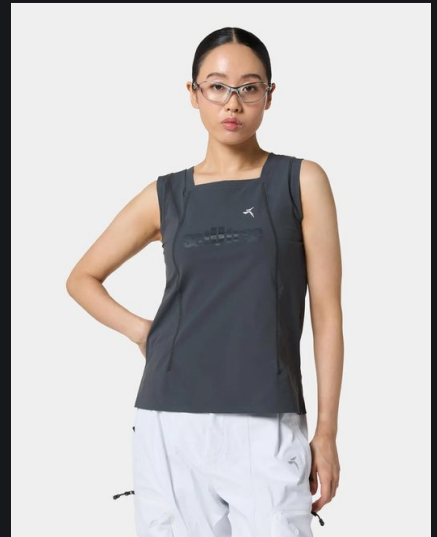

Active Life Quick-Dry Square-Neck Sports Tank Top

KWD 38.75

Glacier Blue · Obsidia