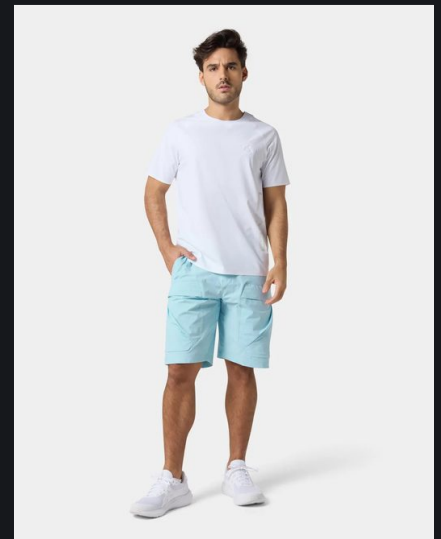

Active Life Quick-Dry Sport T-Shirt

KWD 46.75

Crystal Blue +2