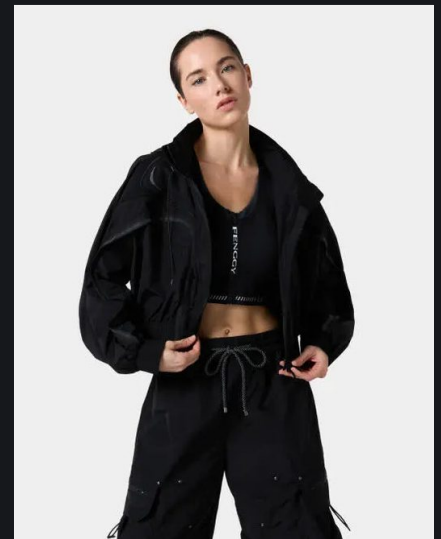

ModulaMesh Windbreaker

**KWD 89**

Obsidian Black · Opal

ThermaCurve Urban Shield Jacket

**KWD 88.50**

Glacier White

CurvePanel Windbreaker Jacket

**KWD 85.75**

Onyx Black

FlexFit Reflective Windbreaker Jacket

**KWD 79**

Onyx Black

ThermaShape Belted Coat

**KWD 78.50**

Obsidian Gray

DualZip Utility Windbreaker Jacket